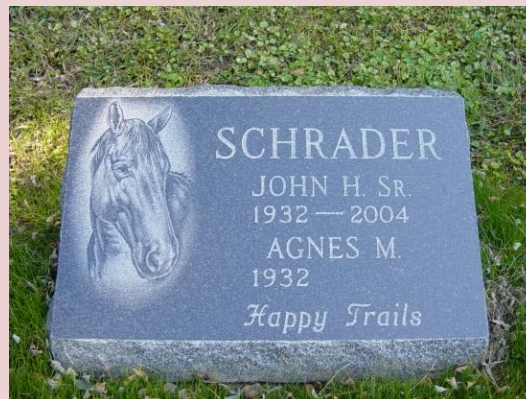

SHARON GARDENS MEMORIALS

Headstones

- Tall, thick and rounded with a concrete base
- Usually made from granite and marble

SHARON GARDENS MEMORIALS

Slant Style Monuments

- Slanted for easy reading
- Made from granite
- Usually low to the ground