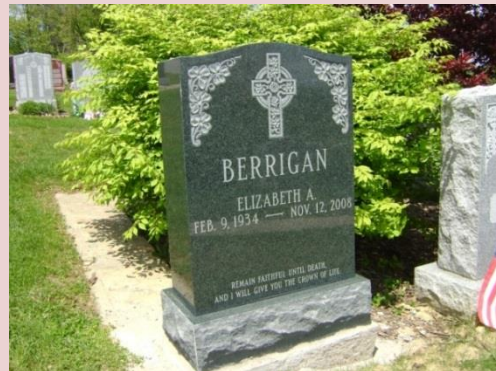

SHARON GARDENS MEMORIALS

Single Monuments

- Consists of a top stone and base

SHARON GARDENS MEMORIALS

Double Monuments

- Usually designed for 4 burial plots or more
- Consists of a top stone and base

SHARON GARDENS MEMORIALS